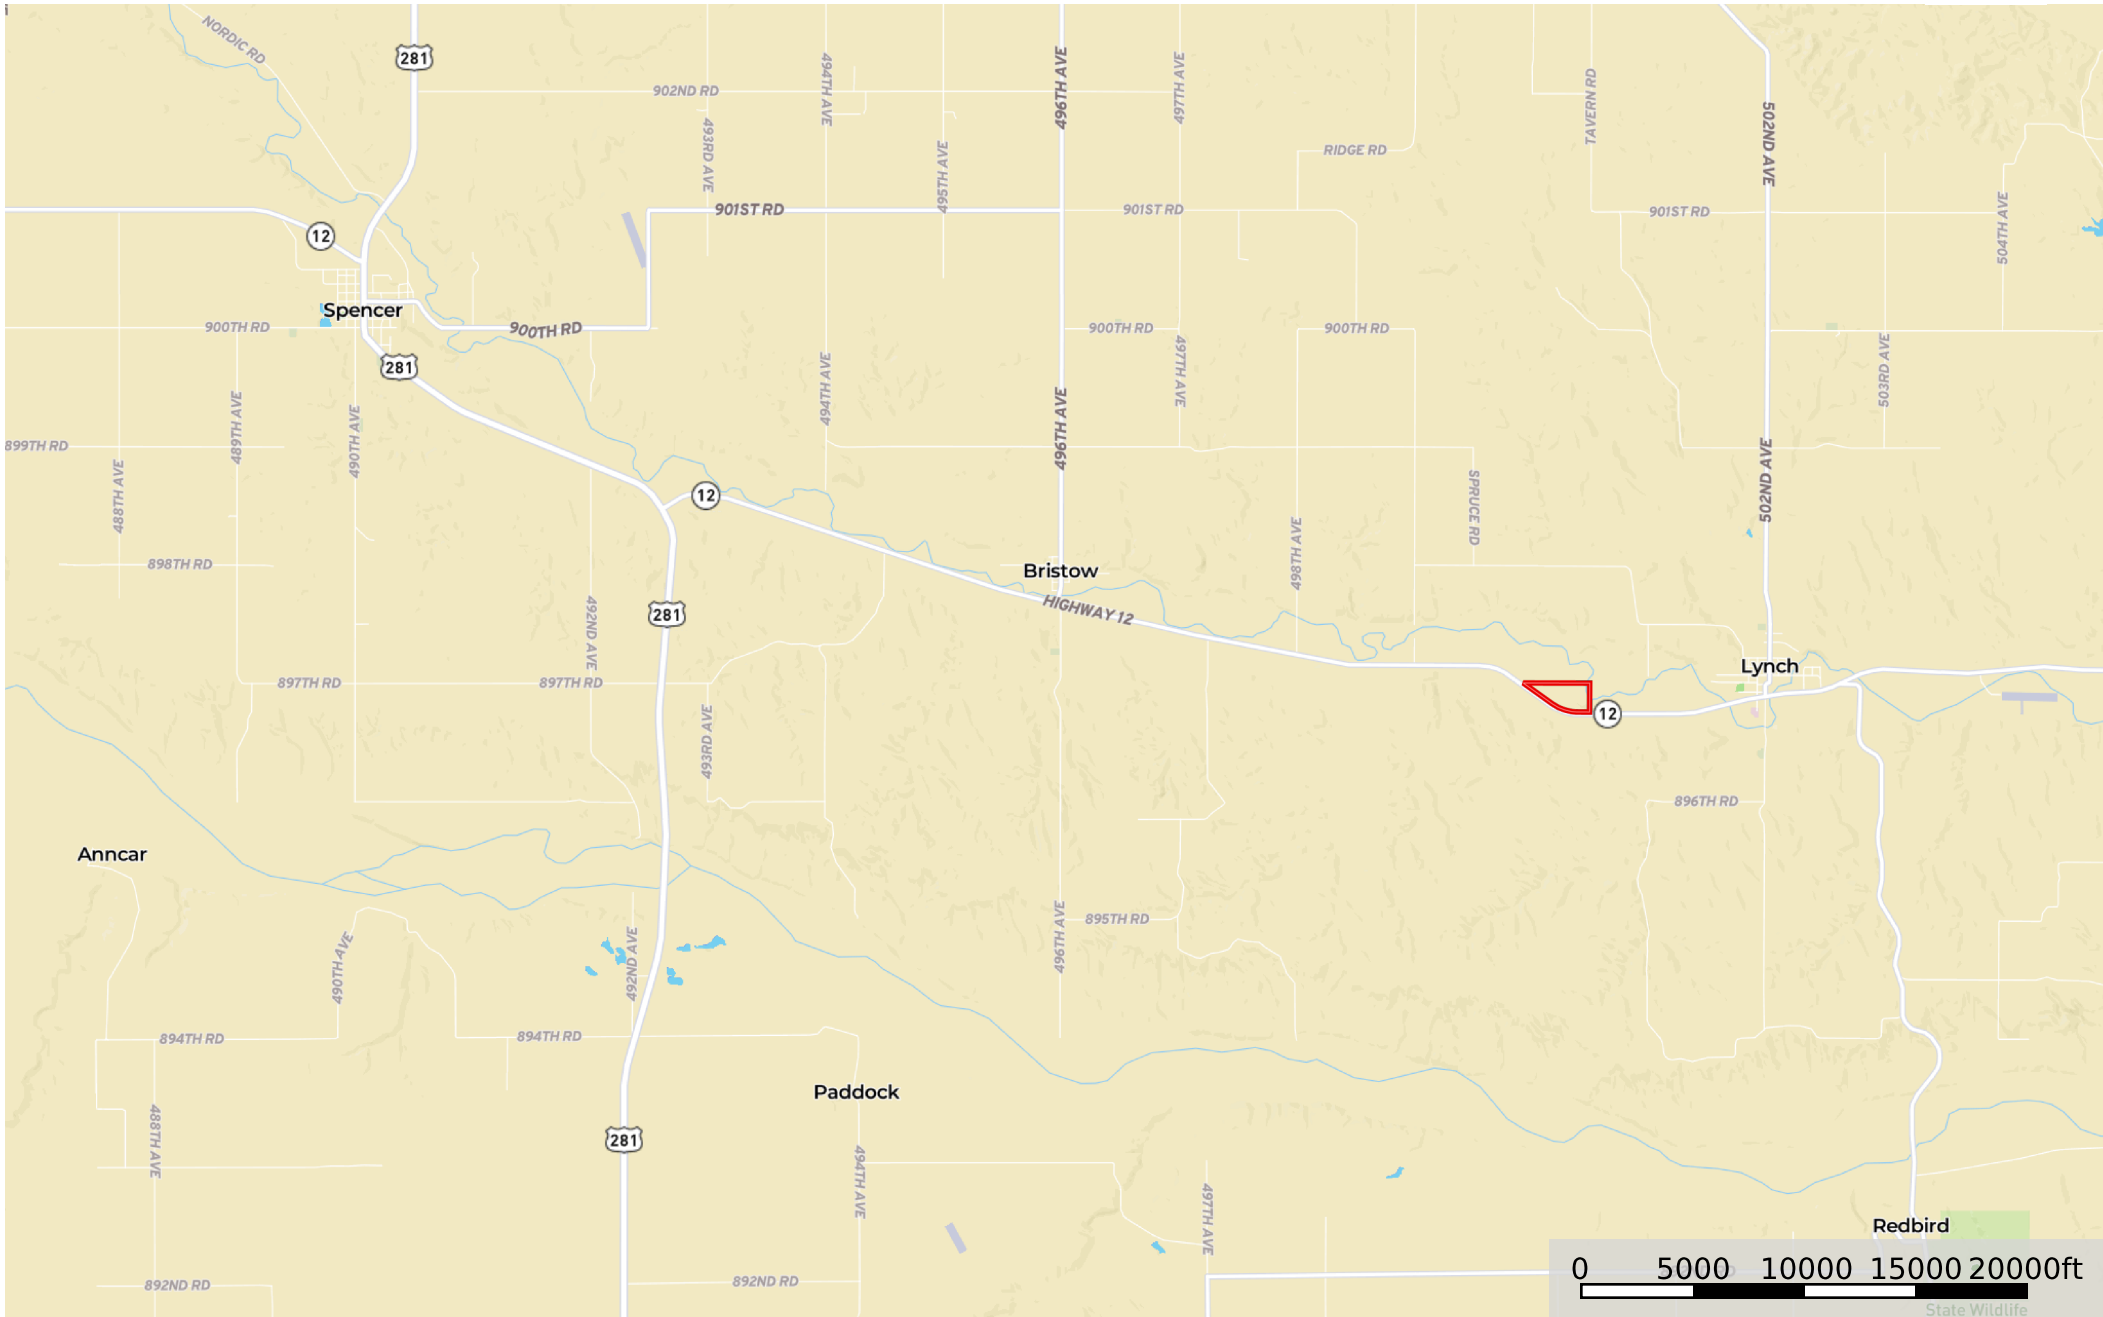

61.8 +/- Acres, Boyd County Nebraska, AC +/-

 Boundary

Stacey Stracke

 The information contained herein was obtained from sources deemed to be reliable. Land id™ Services makes no warranties or guarantees as to the completeness or accuracy thereof.